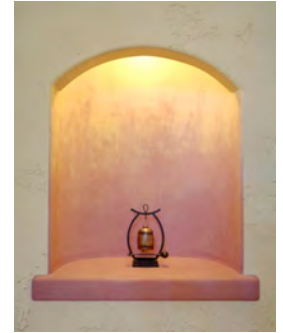

EARTH CLAY

NANTUCKET SAND & RIO GRANDE
PECAN WITH MOAB RED

NANTUCKET SAND

TUCSON GOLD, MOAB RED WAXED & WILD HORSE SMOKE

CANYON SNOW

BLEND OF TUCSON GOLD & MOAB RED

- Non-toxic—no chemicals, Won't dust
- Absorbs sound and resists fading
- Workable until sealed
- Easy to apply—just mix with water
- Needs no special maintenance, repairs quickly
- 100% natural—made from clays from US soils and recycled industrial waste aggregates,
- Non flammable—mold and pest resistant
- Hypoallergenic—it 's easy on the hands